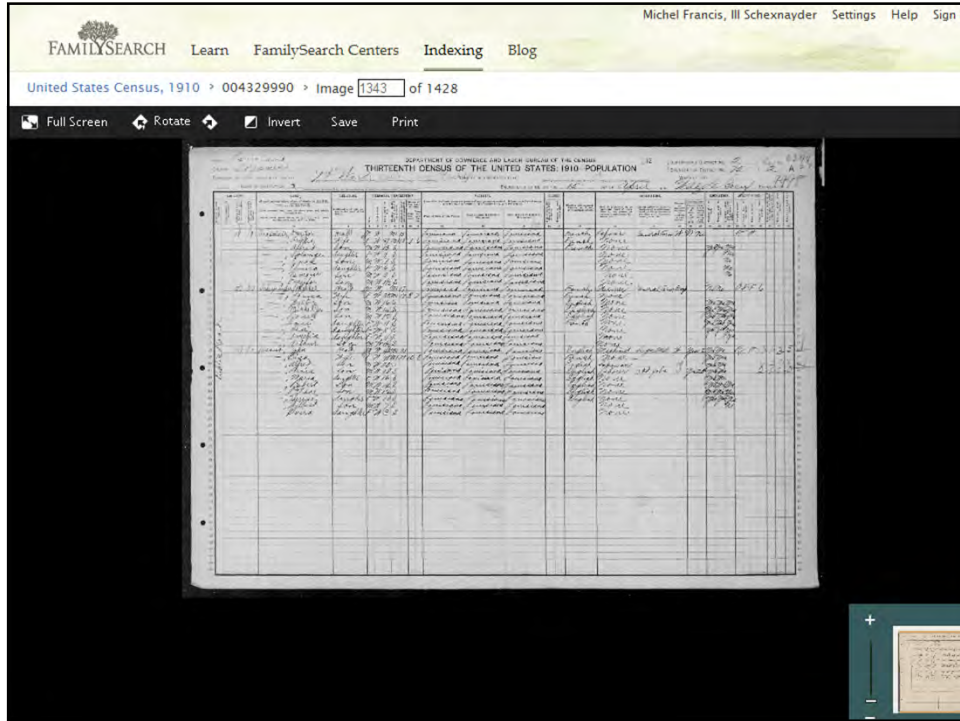

United States Census, 1910 > 004329990 > Image 1343 of 1428

Household	Name	Relationship	Sex	Age	Birth Date	Place of Birth
20 20	Remond	Son	M	7	3 8	Louisiana
	Orester	Son	M	7	1 1/2 8	Louisiana
	Schexnayder, Michel	Head	M	7	7 11 17	Louisiana
	Louisa	Wife	F	7	35 7 17 8 7	Louisiana
	Walter	Son	M	7	16 5	Louisiana
	Micheldy	Son	M	7	14 8	Louisiana
	Lionel	Son	M	7	12 8	Louisiana
	Leoni	daughter	F	7	11 8	Louisiana
	Lea	daughter	F	7	8 8	Louisiana
	Amelia	daughter	F	7	4 8	Louisiana
21 21	Arthur	Son	M	7	1 1/2 8	Louisiana
	Beaud, John	Head	M	7	43 7 21	Louisiana
	Ciza	Wife	F	7	41 7 21 10 8	Louisiana
	Alfred	Son	M	7	20 5	Louisiana
	Senie	Son	M	7	18 5	Louisiana
	Maria	daughter	F	7	16 8	Louisiana
	Robert	Son	M	7	14 8	Louisiana
	Octave	Son	M	7	12 8	Louisiana
	Therese	daughter	F	7	10 8	Louisiana
	Wilbert	Son	M	7	7 8	Louisiana